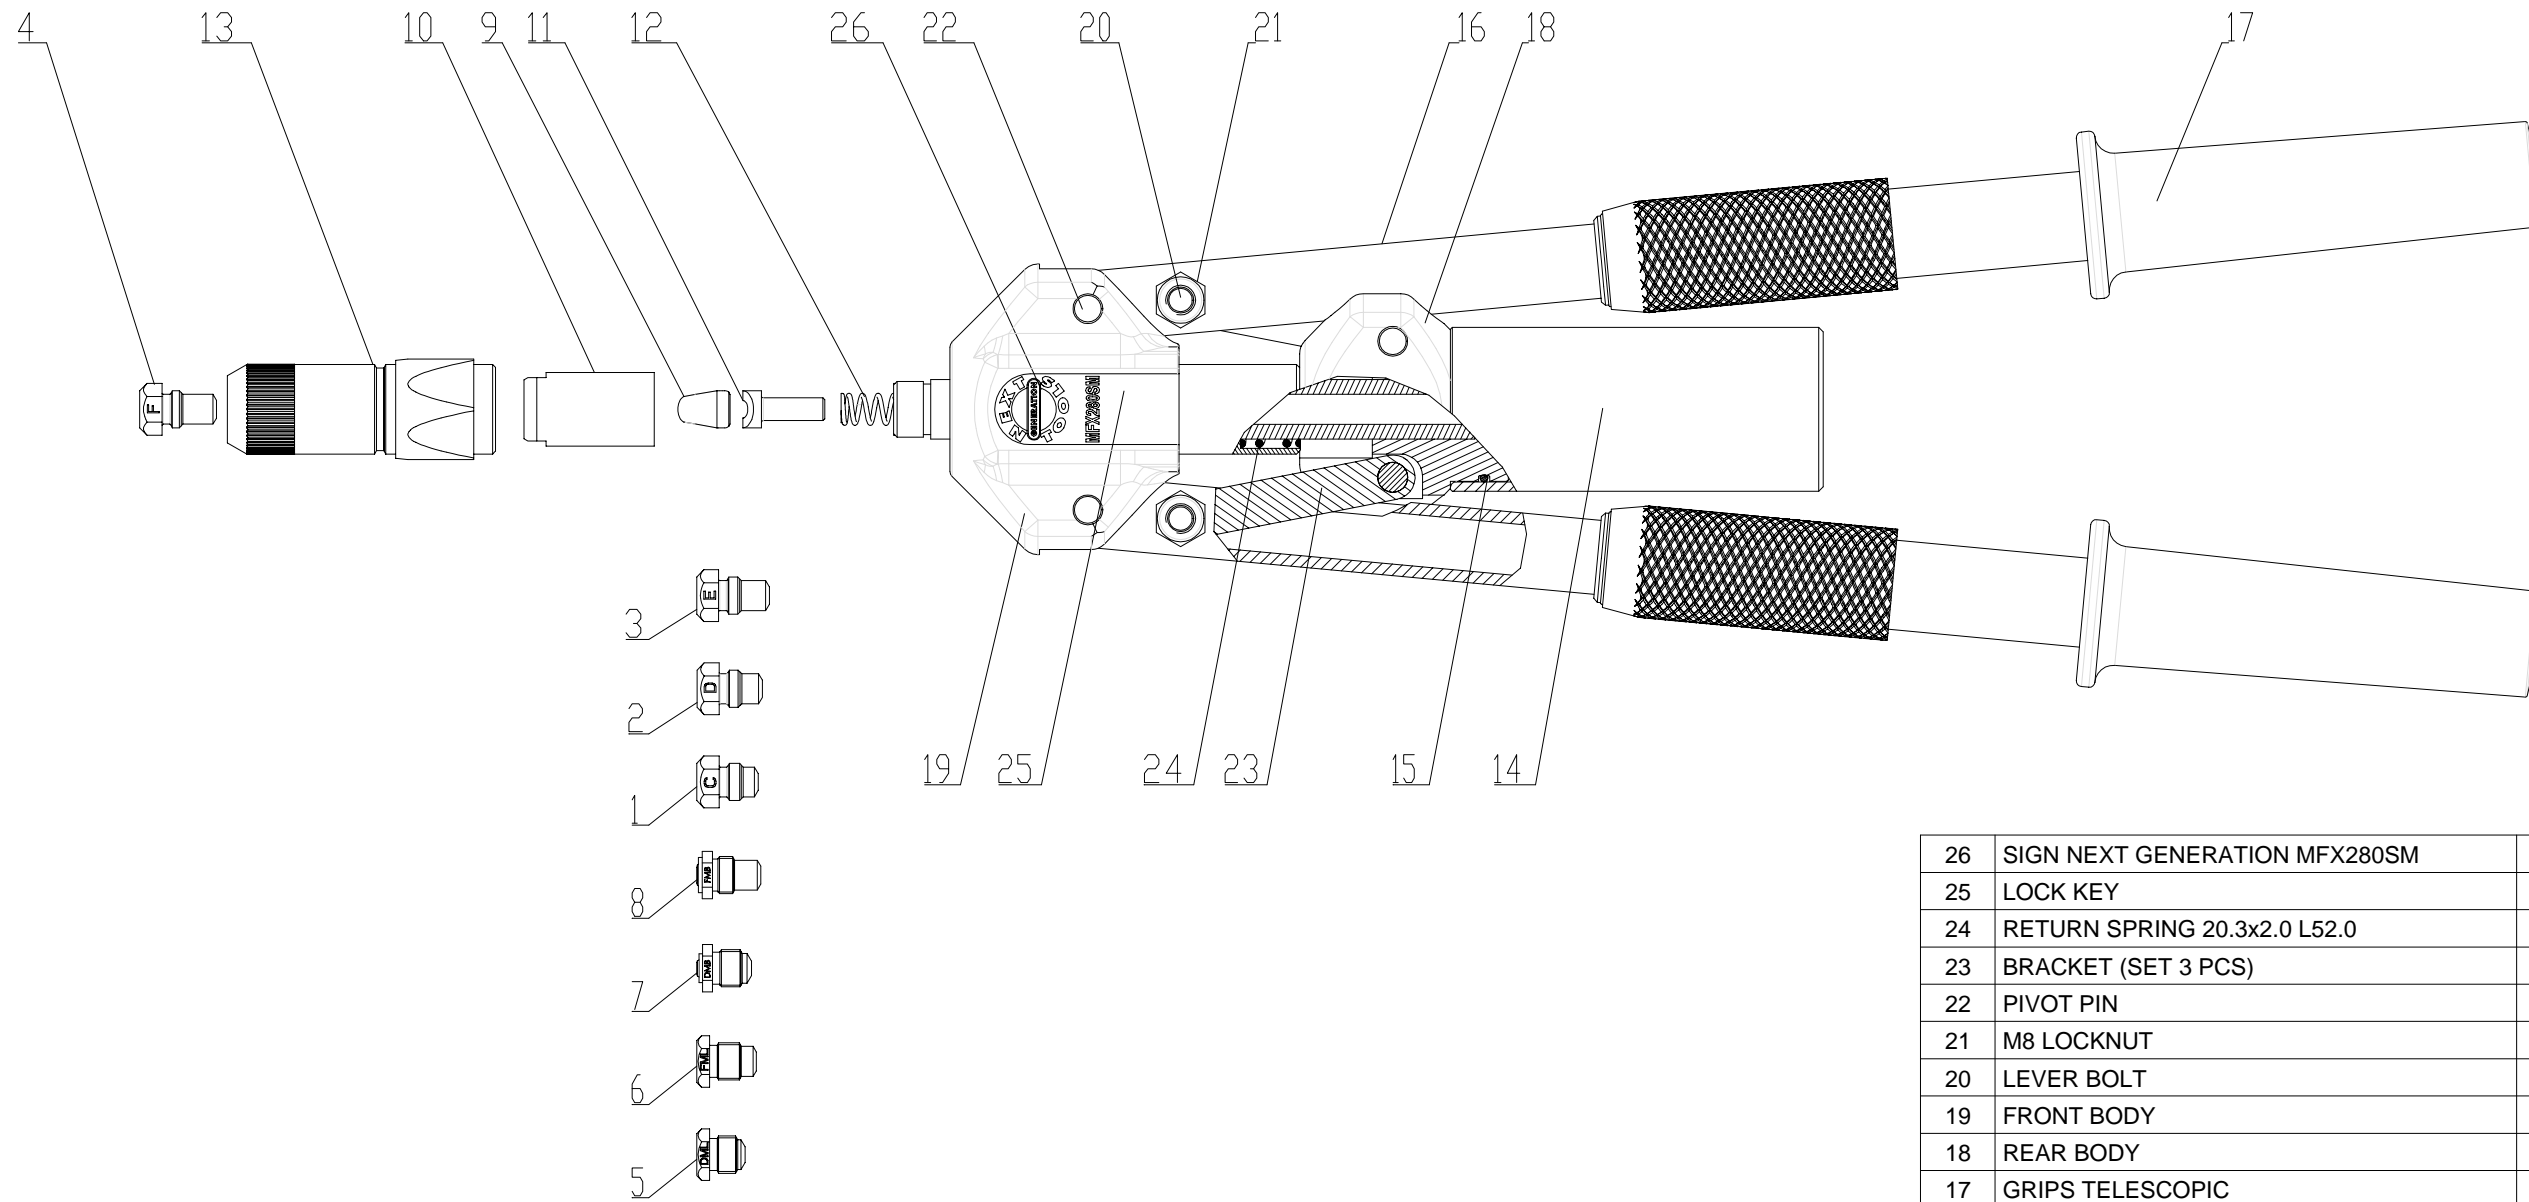

26	SIGN NEXT GENERATION MFX280SM	900P00122	-	1
25	LOCK KEY	900P00027	-	1
24	RETURN SPRING 20.3x2.0 L52.0	900P00008	-	1
23	BRACKET (SET 3 PCS)	900A00003	-	2
22	PIVOT PIN	900P00006	-	4
21	M8 LOCKNUT	900S00001	-	4
20	LEVER BOLT	900P00007	-	2
19	FRONT BODY	900A00001	-	1
18	REAR BODY	900A00002	-	1
17	GRIPS TELESCOPIC	900P00084	-	2
16	TELESCOPIC LEVER	900A00005	-	2
15	O'RING 33.5x2	900S00002	-	1
14	COLLECTOR	900P00024	-	1
13	FRONT SLEEVE + ADJUST NUT	900A00034	-	1
12	PUSHER SPRING 8.6x1.2 L40	900P00023	-	1
11	JAW PUSHER (2PCS)	900P00038	-	1
10	CLAMPING SLEEVE	900P00015	-	1
9	JAWS (SET 2 PCS)	900A00041	-	1
8	NOSEPIECE FMB (MONOBOLT)	900P00040	-	1
7	NOSEPIECE DMB (MONOBOLT)	900P00039	-	1
6	NOSEPIECE FML (MAGNALOK)	900P00042	-	1
5	NOSEPIECE DML (MAGNALOK)	900P00041	-	1
4	NOSEPIECE F	900P00022	-	1
3	NOSEPIECE E	900P00021	-	1
2	NOSEPIECE D	900P00020	-	1
1	NOSEPIECE C	900P00019	-	1