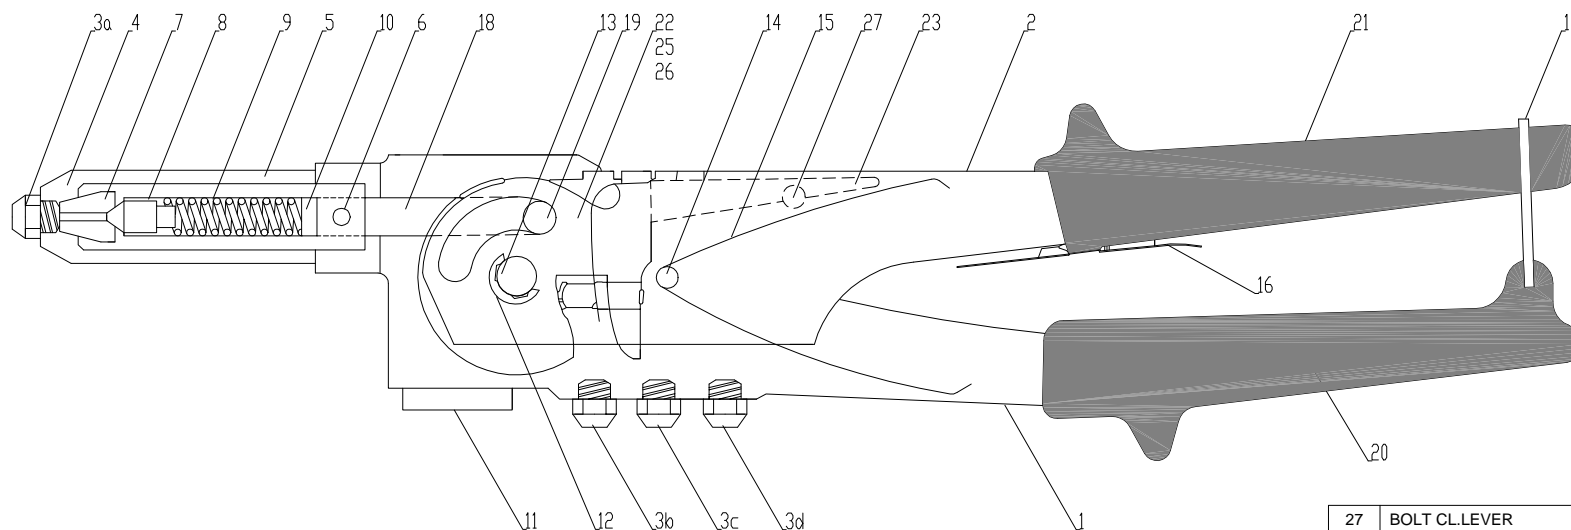

MFX10000

Masterfix Products bv Europe

P.O.Box 21
6190 AA Beek
The Netherlands

Europalaan 12
6199 AB Maastricht-Airport

Phone: +31 (0)43 350 84 84
Fax: +31 (0)43 350 84 88
Website: www.masterfix.com

27	BOLT CL.LEVER	O916000027	-	1
26	SLIDE SPRING	O916000026	-	1
25	SLIDE PIN	O916000025	-	1
23	CLAMP LEVER	O916000023	-	1
22	Ø ROTARY BLADE	O916000022	-	1
21	RUBBER GRIP	O916000021	-	1
20	BODY CLIP	O916000020	-	1
19	JOINT PIN	O916000019	-	1
18	JOINT BAR	O916000018	-	1
17	SC-999 STOP SPRING	O910000015	-	1
16	SPANNER	O916000016	-	1
15	SPRING TYPE Z (10000)	O90300006Z	-	1
14	ROLL PIN	O916000014	-	1
13	PIVOT PIN	O916000013	-	1
12	E-RING	O916000012	-	1
11	CAP	O916000011	-	1
10	SPRING WASHER	O916000010	-	1
9	PUSHER SPRING TYPE C(3&10)	O90300005C	-	1
8	JAW PUSHER TYPE B (3-10000)	O90300003B	-	1
7	SET JAWS (2PCS)	O900A00047	-	1
6	PIN	O916000006	-	1
5	CLAMPING SLEEVE TYPE Z	O90300004Z	-	1
4	FRONT SLEEVE	O916000004	-	1
3d	NOSEPIECE 4.8-5.0	O900P00409	-	1
3c	NOSEPIECE 4.0	O900P00408	-	1
3b	NOSEPIECE 2.4	O900P00406	-	1
3a	NOSEPIECE 3.0-3.2	O900P00407	-	1
2	HANDLE	O916000002	-	1
1	BODY	O916000001	-	1
POS.	DESCRIPTION	ITEM No	CUST No.	QTY
T43105100-000				
43105100		MFX10000		-